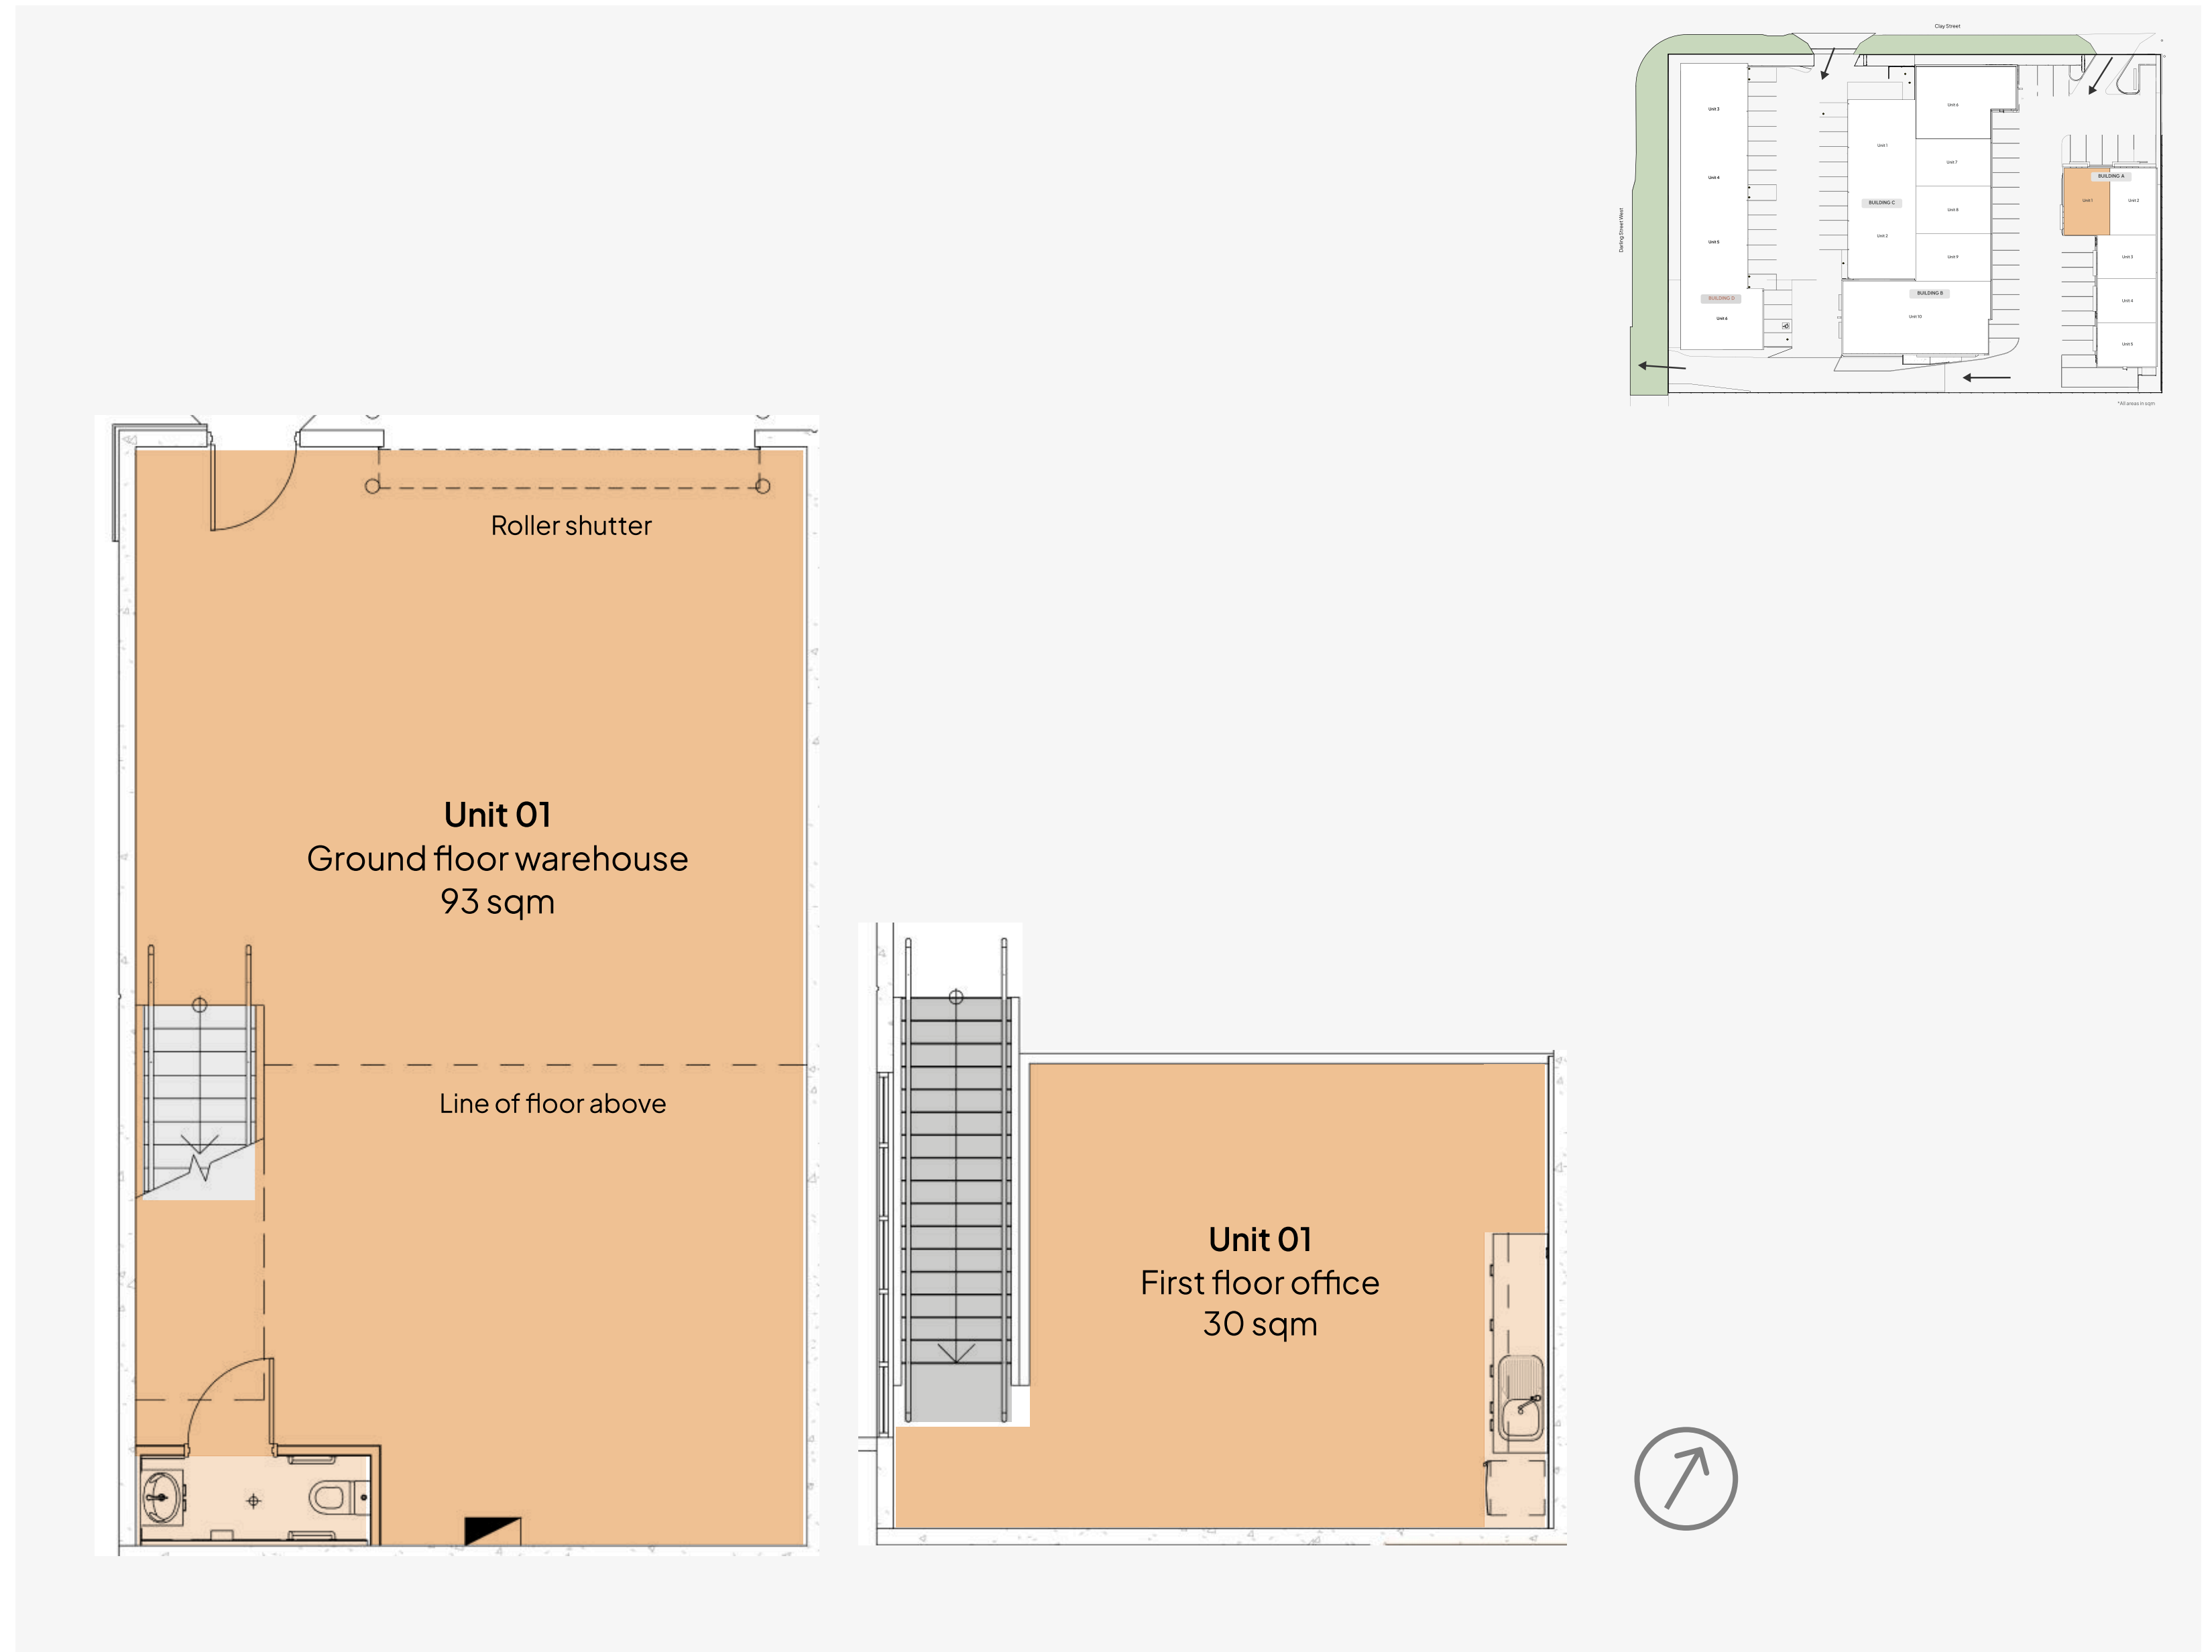

Unit 01

5-7 CLAY STREET · IPSWICH

UNIT 01

AREA SCHEDULE	SQM
Ground Floor	93
First Floor (Office)	30
TOTAL	123

Get in touch today

Nicola Hill
Managing Director
P: 0408 026 644
E: nicola@hillcrew.net